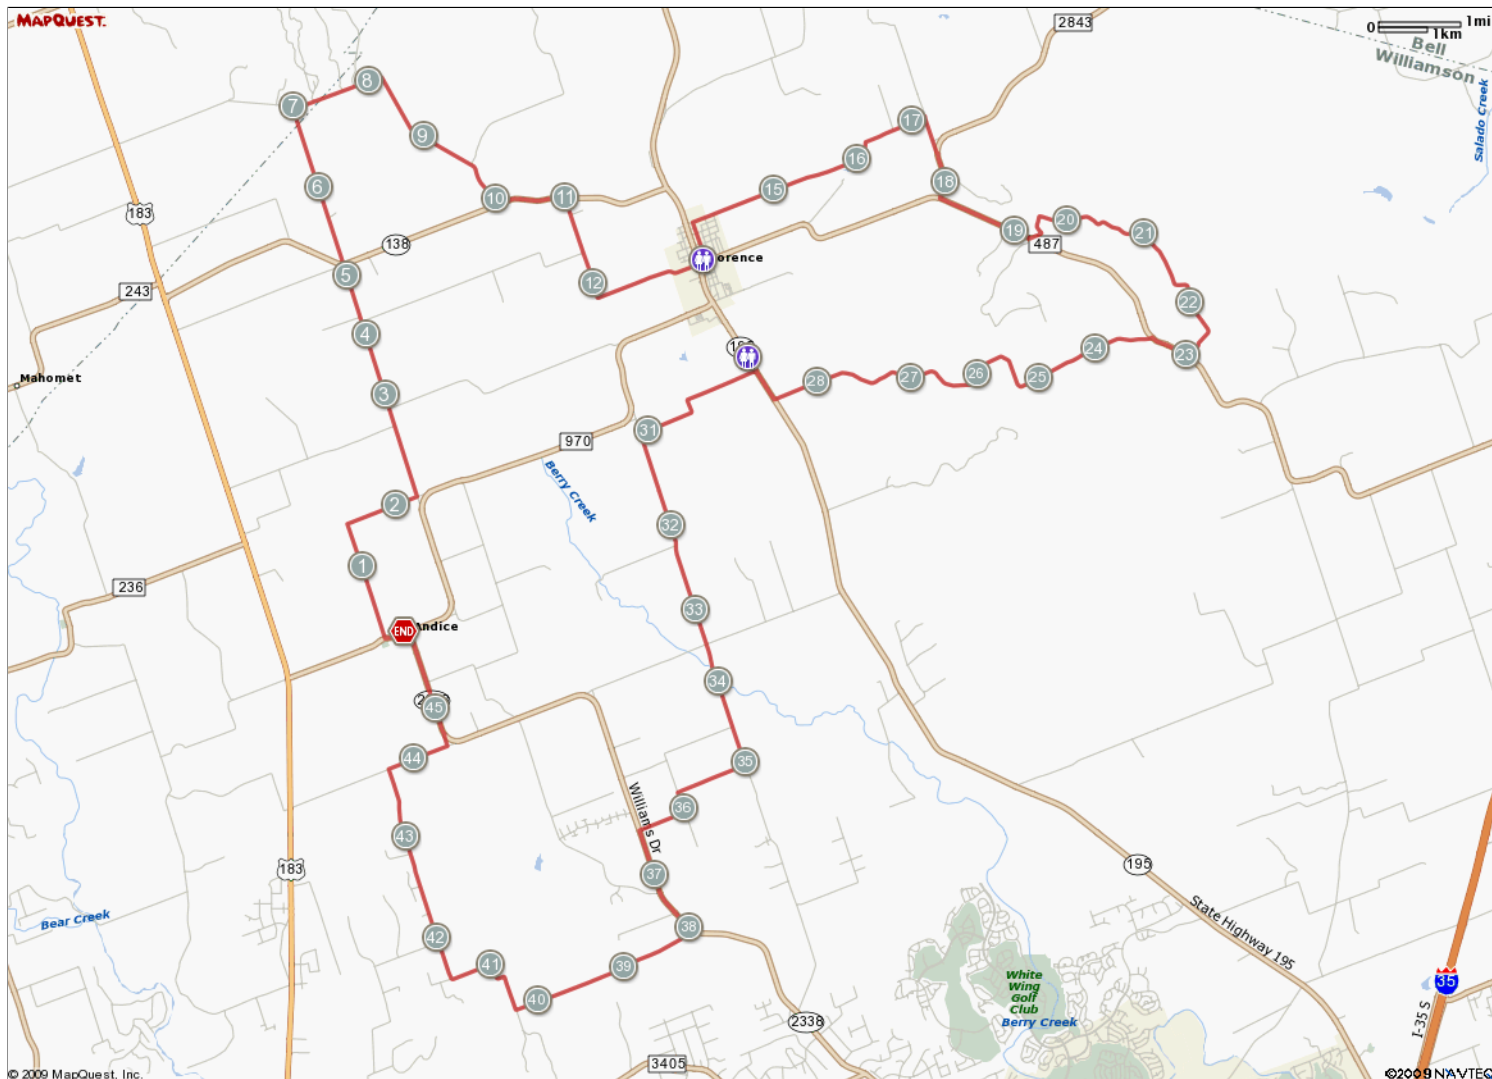

ROUTE DESCRIPTION:
No Description Provided

ROUTE DESCRIPTION:
 No Description Provided

Notes		
AT	FOR	NOTES
0.22 mi.	1mi 1858ft	Turn right at Co Road 215
1.57 mi.	4720ft	Turn right to stay on Co Road 215
2.46 mi.	4mi 3153ft	Turn left at Co Road 223
7.06 mi.	3mi 1050ft	Turn right at Co Road 224
10.26 mi.	4304ft	Turn left at TX-138 E
11.08 mi.	2mi 659ft	Turn right at Co Road 226
13.2 mi.	2147ft	Continue onto W Main St
13.61 mi.	90ft	Bathroom
13.62 mi.	2462ft	Turn left at College Ave
14.09 mi.	1684ft	Turn right at E Tomlinson St
14.41 mi.	2mi 168ft	Continue onto Co Road 229
16.44 mi.	0ft	Turn right to stay on Co Road 229
16.44 mi.	4056ft	Turn right to stay on Co Road 229
17.21 mi.	2332ft	Turn right at Co Road 230
17.65 mi.	2792ft	Turn right at Farm- To- Market Road 2843
18.18 mi.	1mi 918ft	Turn left at Farm to Market 487 E
19.35 mi.	1917ft	Slight left
19.72 mi.	0ft	Turn right
19.72 mi.	1mi 2932ft	Turn right
21.27 mi.	1mi 3583ft	Continue straight onto County Road 232

Notes		
AT	FOR	NOTES
22.95 mi.	3140ft	Turn right at Farm to Market 487 W
23.55 mi.	5mi 1189ft	Turn left at Co Road 233
28.77 mi.	2863ft	Turn right at TX-195 W
29.31 mi.	826ft	Bathroom
29.47 mi.	1mi 3671ft	Turn right at Co Road 244
31.16 mi.	3mi 4749ft	Turn left at Co Road 245
35.06 mi.	4597ft	Turn right at Co Road 246
35.93 mi.	1201ft	Turn left at Co Road 249
36.16 mi.	0ft	Slight right to stay on Co Road 249
36.16 mi.	3087ft	Slight right to stay on Co Road 249
36.75 mi.	1mi 1679ft	Turn left at Farm to Market Road 2338/ Ranch Road 2338
38.06 mi.	2mi 1700ft	Turn right at Indian Springs Rd
40.39 mi.	1mi 3350ft	Turn right at Co Road 289
42.02 mi.	1mi 5165ft	Slight right at Co Road 255
44 mi.	3972ft	Turn right at Co Road 254
44.75 mi.	718ft	Turn left toward Farm to Market Road 2338/ Ranch Road 2338
44.89 mi.	1mi 1155ft	Turn left at Farm to Market Road 2338/ Ranch Road 2338
46.11 mi.	296ft	Turn left at Farm to Market Road 970
46.16 mi.	-	Stop