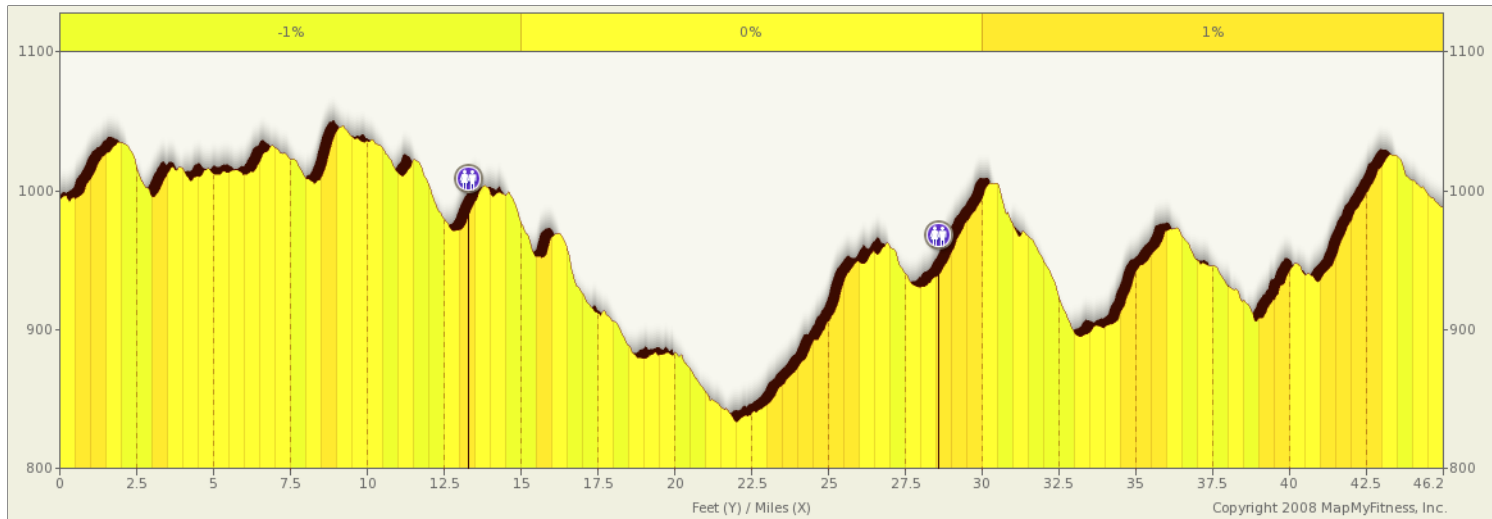

ROUTE DESCRIPTION:
No Description Provided

ROUTE DESCRIPTION:
 No Description Provided

Notes		
AT	FOR	NOTES
0.22 mi.	1mi 1858ft	Turn right at Co Road 215
1.57 mi.	4720ft	Turn right to stay on Co Road 215
2.46 mi.	4mi 3153ft	Turn left at Co Road 223
7.06 mi.	3mi 1050ft	Turn right at Co Road 224
10.26 mi.	4304ft	Turn left at TX-138 E
11.08 mi.	2mi 659ft	Turn right at Co Road 226
13.2 mi.	2147ft	Continue onto W Main St
13.61 mi.	90ft	Bathroom
13.62 mi.	2462ft	Turn left at College Ave
14.09 mi.	1684ft	Turn right at E Tomlinson St
14.41 mi.	2mi 168ft	Continue onto Co Road 229
16.44 mi.	0ft	Turn right to stay on Co Road 229
16.44 mi.	4056ft	Turn right to stay on Co Road 229
17.21 mi.	2332ft	Turn right at Co Road 230
17.65 mi.	2792ft	Turn right at Farm- To- Market Road 2843
18.18 mi.	1mi 918ft	Turn left at Farm to Market 487 E
19.35 mi.	1917ft	Slight left
19.72 mi.	0ft	Turn right
19.72 mi.	1mi 2932ft	Turn right
21.27 mi.	1mi 3583ft	Continue straight onto County Road 232

Notes		
AT	FOR	NOTES
22.95 mi.	3140ft	Turn right at Farm to Market 487 W
23.55 mi.	5mi 1189ft	Turn left at Co Road 233
28.77 mi.	2863ft	Turn right at TX-195 W
29.31 mi.	826ft	Bathroom
29.47 mi.	1mi 3671ft	Turn right at Co Road 244
31.16 mi.	3mi 4749ft	Turn left at Co Road 245
35.06 mi.	4597ft	Turn right at Co Road 246
35.93 mi.	1201ft	Turn left at Co Road 249
36.16 mi.	0ft	Slight right to stay on Co Road 249
36.16 mi.	3087ft	Slight right to stay on Co Road 249
36.75 mi.	1mi 1679ft	Turn left at Farm to Market Road 2338/ Ranch Road 2338
38.06 mi.	2mi 1700ft	Turn right at Indian Springs Rd
40.39 mi.	1mi 3350ft	Turn right at Co Road 289
42.02 mi.	1mi 5165ft	Slight right at Co Road 255
44 mi.	3972ft	Turn right at Co Road 254
44.75 mi.	718ft	Turn left toward Farm to Market Road 2338/ Ranch Road 2338
44.89 mi.	1mi 1155ft	Turn left at Farm to Market Road 2338/ Ranch Road 2338
46.11 mi.	296ft	Turn left at Farm to Market Road 970
46.16 mi.	-	Stop